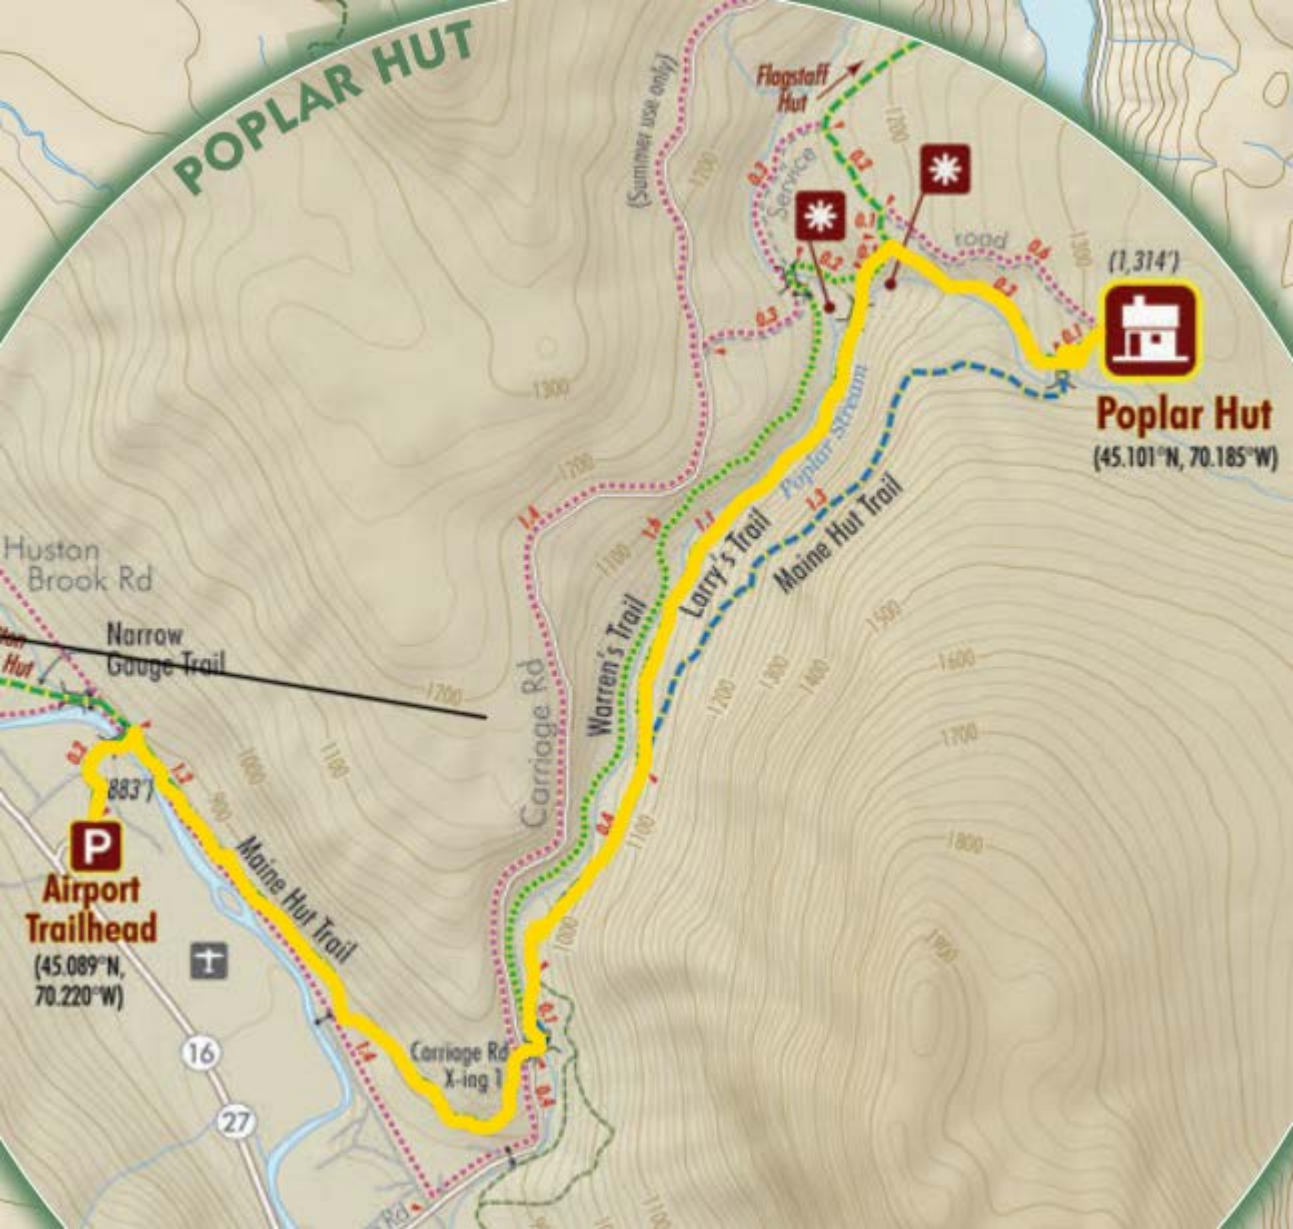

POPLAR HUT

(1,314')

Poplar Hut
(45.101°N, 70.185°W)

P
Airport Trailhead
(45.089°N, 70.220°W)

16

27

Huston Brook Rd

Narrow Gauge Trail

(Summer use only)

Flagstaff Hut

Service Hut

Poplar

Poplar Stream

Carriage Rd

Warren's Trail

Lorry's Trail

Maine Hut Trail

Maine Hut Trail

Carriage Rd X-ing 1