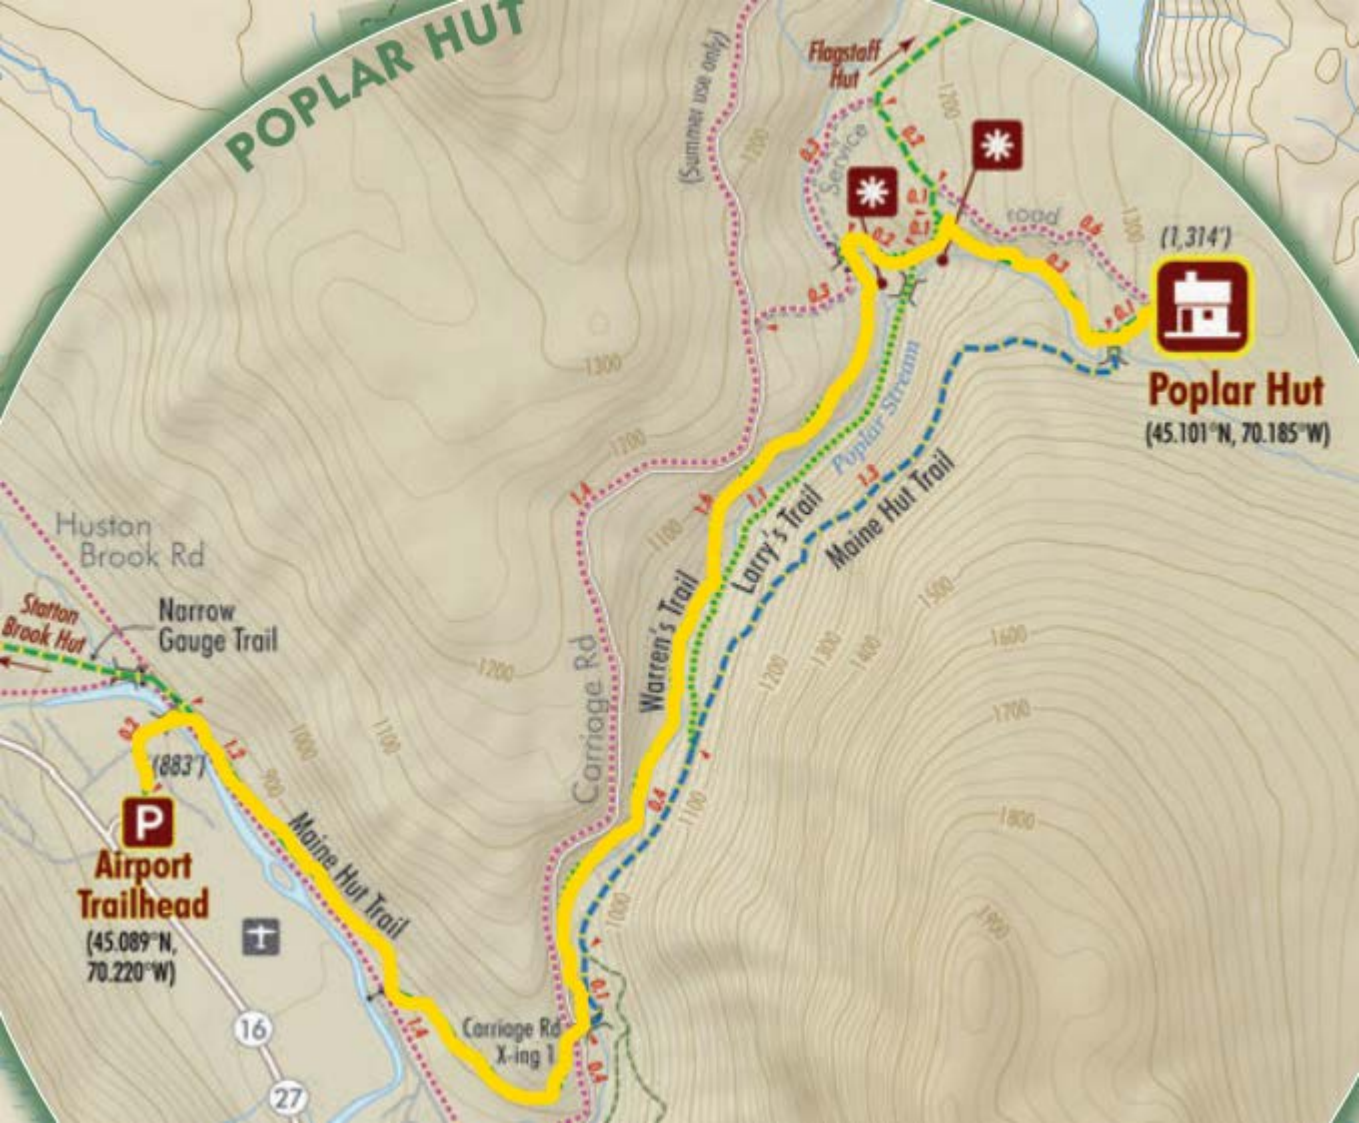

# POPLAR HUT

(1,314')

**Poplar Hut**  
(45.101°N, 70.185°W)

Flagstaff Hut

Service

road

Huston Brook Rd

Station Brook Hut

Narrow Gauge Trail

**Airport Trailhead**  
(883')  
(45.089°N, 70.220°W)

16

27

Carriage Rd X-ing 1

Carriage Rd

Warren's Trail

Larry's Trail

Maine Hut Trail

Poplar Stream

(Summer use only)